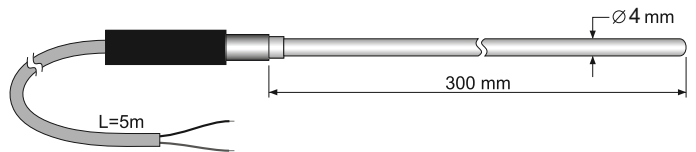

TP32MT.12: T type thermocouple temperature probe, Ø 4mm, L=300mm, 5m cable, isolated. Temperature working range -40...+100°C.