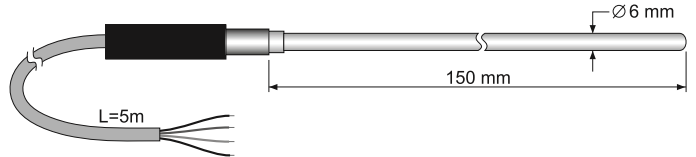

Other features:

- Controllable via AT commands
- TCP/IP stack integrated
- Power Saving Mode

TEMPERATURE PROBES

TP32MT.1P: 4-wire 1/3 DIN Pt100 temperature probe, Ø 4mm, L=150mm, pointed, 5m cable, isolated sensor. Temperature working range -40...+100°C.

TP32MT.2: 4-wire 1/3 DIN Pt100 temperature probe, Ø 6mm, L=150mm, 5m cable, isolated sensor. Temperature working range -40...+100°C.

TP32MT.11P: T type thermocouple temperature probe, Ø 4mm, L=150mm, pointed, 5m cable, isolated. Temperature working range -40...+100°C.