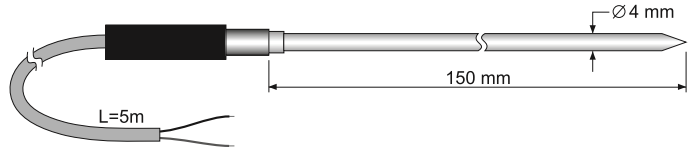

Specifications:

Frequency band (MHz)	GSM850, GSM900, DCS1800, PCS1900
Output power	Class 4 (2W) @ GSM850 and GSM900 Class 1 (1W) @ DCS1800 and PCS1900
Antenna connector	Female SMA, 50 ohm
Interface	RS232, Sub-D 9-pin connector
SIM	1.8V and 3V SIM card slot
Power supply	8...28Vdc, with removable terminal block and ON/OFF pin
Operating temperature	-35...+80°C

Other features:

- Controllable via AT commands
- TCP/IP stack integrated
- Power Saving Mode

TEMPERATURE PROBES

TP32MT.1P: 4-wire 1/3 DIN Pt100 temperature probe, Ø 4mm, L=150mm, pointed, 5m cable, isolated sensor. Temperature working range -40...+100°C.