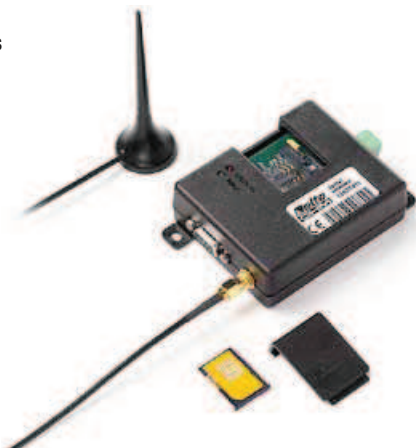

Единый адрес для всех регионов: dmh@nt-rt.ru || www.deltaohm.nt-rt.ru

HD 53GSM

HD 53GSM QUAD-BAND GSM/GPRS MODULE

HD53GSM is a wireless quad-band GSM/GPRS modem. The module is controlled via standard RS232 serial interface and AT commands. It features:

- SIM card slot,
- SMA antenna connector,
- power line connector with remote on/off line,
- two status LED: the *POWER* LED is switched on when the GSM is powered, the *NET* LED indicates the connection status to the GSM net,
- RS232 Sub-D 9-pin connector.

Specifications:

Frequency band (MHz)	GSM850, GSM900, DCS1800, PCS1900
Output power	Class 4 (2W) @ GSM850 and GSM900 Class 1 (1W) @ DCS1800 and PCS1900
Antenna connector	Female SMA, 50 ohm
Interface	RS232, Sub-D 9-pin connector
SIM	1.8V and 3V SIM card slot
Power supply	8...28Vdc, with removable terminal block and ON/OFF pin
Operating temperature	-35...+80°C

Other features:

- Controllable via AT commands
- TCP/IP stack integrated
- Power Saving Mode

TEMPERATURE PROBES

TP32MT.1P: 4-wire 1/3 DIN Pt100 temperature probe, Ø 4mm, L=150mm, pointed, 5m cable, isolated sensor. Temperature working range -40...+100°C.