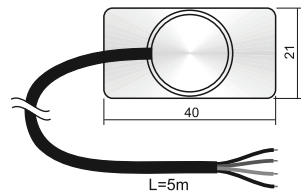

TEMPERATURE PROBE FOR SOLAR PANELS TP878.1SS

TP878.1SS: CONTACT PROBE FOR SOLAR PANELS, Pt100 4-wire. Cable 5m. Temperature working range +4°C...+85°C.