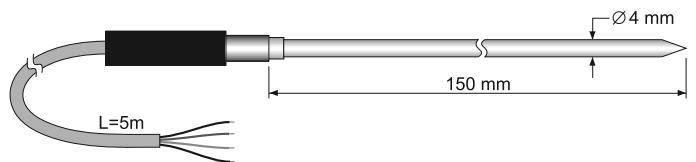

Other features:

- Controllable via AT commands
- TCP/IP stack integrated
- Power Saving Mode

TEMPERATURE PROBES

TP32MT.1P: 4-wire 1/3 DIN Pt100 temperature probe, Ø 4mm, L=150mm, pointed, 5m cable, isolated sensor. Temperature working range -40...+100°C.

TP32MT.2: 4-wire 1/3 DIN Pt100 temperature probe, Ø 6mm, L=150mm, 5m cable, isolated sensor. Temperature working range -40...+100°C.

TP32MT.11P: T type thermocouple temperature probe, Ø 4mm, L=150mm, pointed, 5m cable, isolated. Temperature working range -40...+100°C.