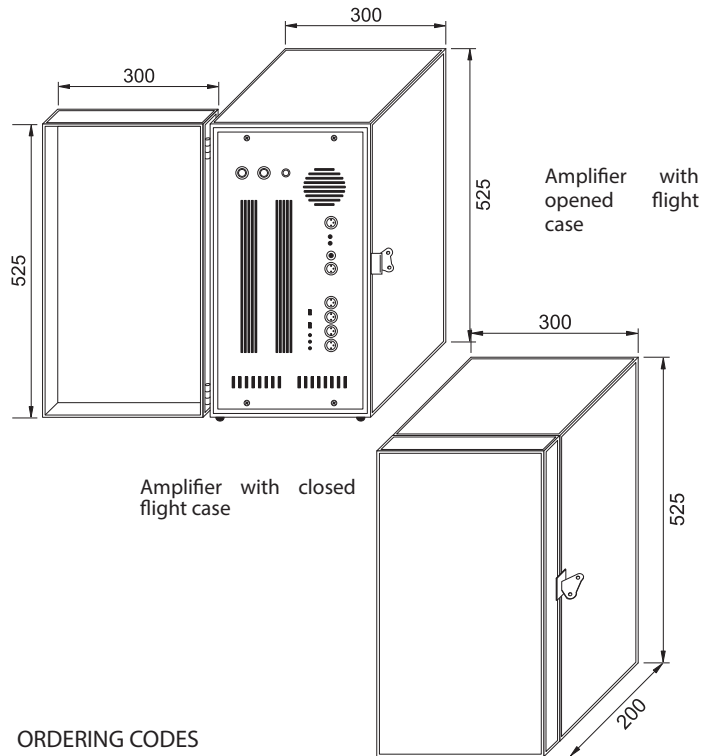

With Podware, the parametric equalizer's control software, it is possible, even in real time, to activate and manage the following functions: mute, gain, 8-band parametric equalizer and two shelving filters, two HP and LP filters, delay. The user setups can be stored in the amplifier's HD2050.20 memory.

Technical specifications:

Reference Standards	EN 55103-1 (Emissions), EN 55103-2 (Immunity) EN 6065, class 1 (Safety)
Type	Digital, class D
Maximim power	1200 W @ 12 ohm
Continuous power	2 x 530 W RMS
External generator input	With level control
Power requirements	230 Vac (±10%), 50-60 Hz
Frequency response	20 Hz ÷ 20 kHz
THD	< 0.1% @ 1 kHz
Noise generator	white/pink with level control Output connector: Neutrik® XLR
Connectors	Input: Neutrik® Combo Output: Neutrik® NL4FC speakON AC Power: Neutrik® powerCON

RMS Level limiter	Control on the maximum power accepted by HD 2050 loudspeaker
Status indicators	Mute, Active, Power ON
Protections	Short circuit, thermal, ultrasonic and RF, clip limiter, DC Fault PS shutdown
Dimensions with flight-case	30 x 52.5 x 20 cm
Weight	4.8 kg without flight-case 11.8 kg with flight-case

Note: Neutrik® is a registered trademark of Neutrik AG.